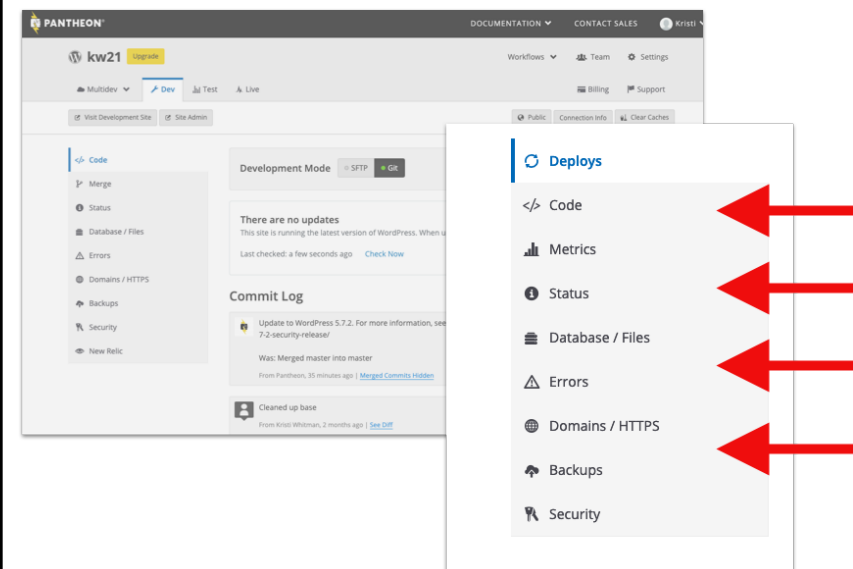

(DEVELOPER SEGMENT)

Developers: Work faster with powerful developer tools and workflow.

Every website hosted on the Pantheon platform has its own dashboard and a set of integrated tools.

Semi-abstract illustration of the Pantheon dashboard. An arrow moves down the side showing the integrated tools.