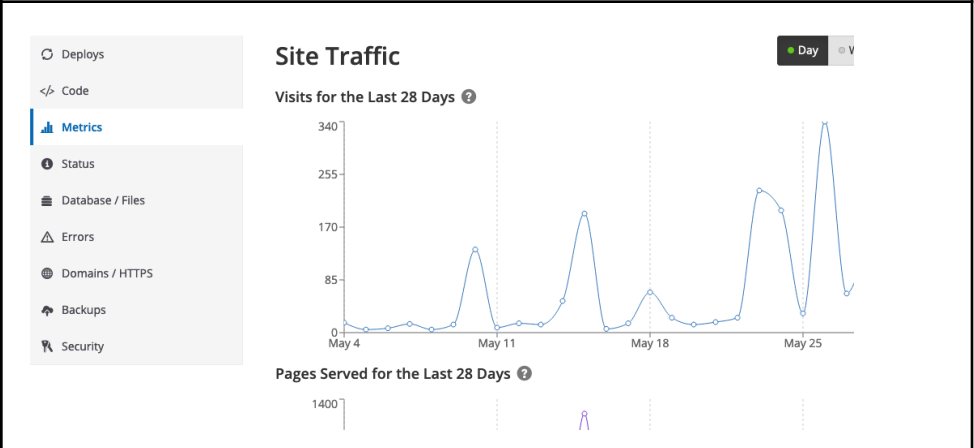

(MARKETING SEGMENT)

Marketers: Launch, iterate, and optimize digital campaigns faster!

With Pantheon, you're never blocked.

Show someone hitting publish on a blog post from WordPress admin interface.