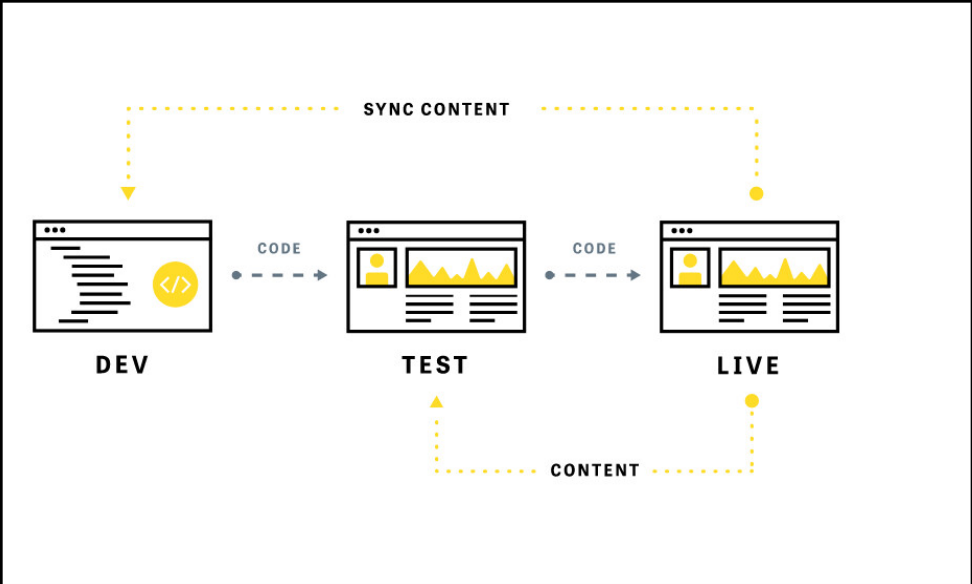

Show scrolling through log of commits and clicking one for more detail.